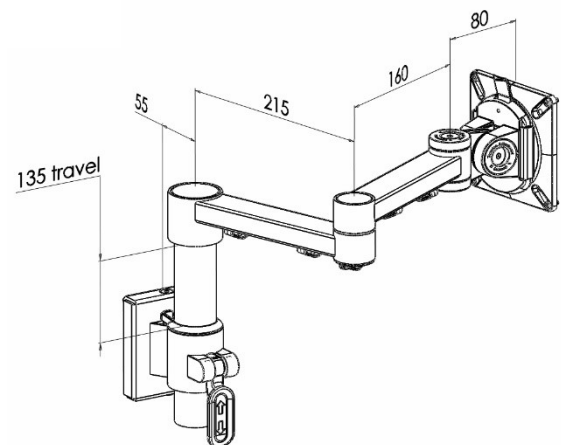

# XSTREAM dual beam arm with tool rail fixing

## Product Specification

Product code	XSTREAMCOMB06S - silver
Weight capacity	10kg
Max forward extension	455mm
VESA	75mm & 100mm VESA compliant
Movement	Height adjustment, tilt, swivel, rotation and reach
Height adjustment	Max height adjustment 135mm from desk top
Fixings	Tool rail fixing

## Additional Information

Single beam arm with manual height adjustment

Additional +/- 70mm available with ratchet mechanism

Lockable quick release VESA function

Compact – folds back into a space of 40mm

Silver – XSTREAMCOMB06S - RAL code 9006