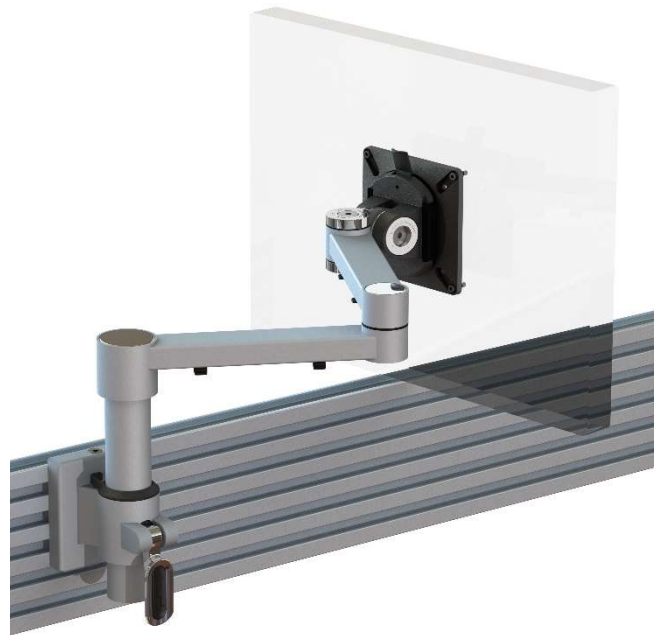

# XSTREAM dual beam arm with tool rail fixing

## Product Specification

Product code	XSTREAMCOMB06S - silver
Weight capacity	10kg
Max forward extension	455mm
VESA	75mm & 100mm VESA compliant
Movement	Height adjustment, tilt, swivel, rotation and reach
Height adjustment	Max height adjustment 135mm from desk top
Fixings	Tool rail fixing

## Additional Information

Single beam arm with manual height adjustment

Additional +/- 70mm available with ratchet mechanism

Lockable quick release VESA function

Compact – folds back into a space of 40mm

Silver – XSTREAMCOMB06S - RAL code 9006